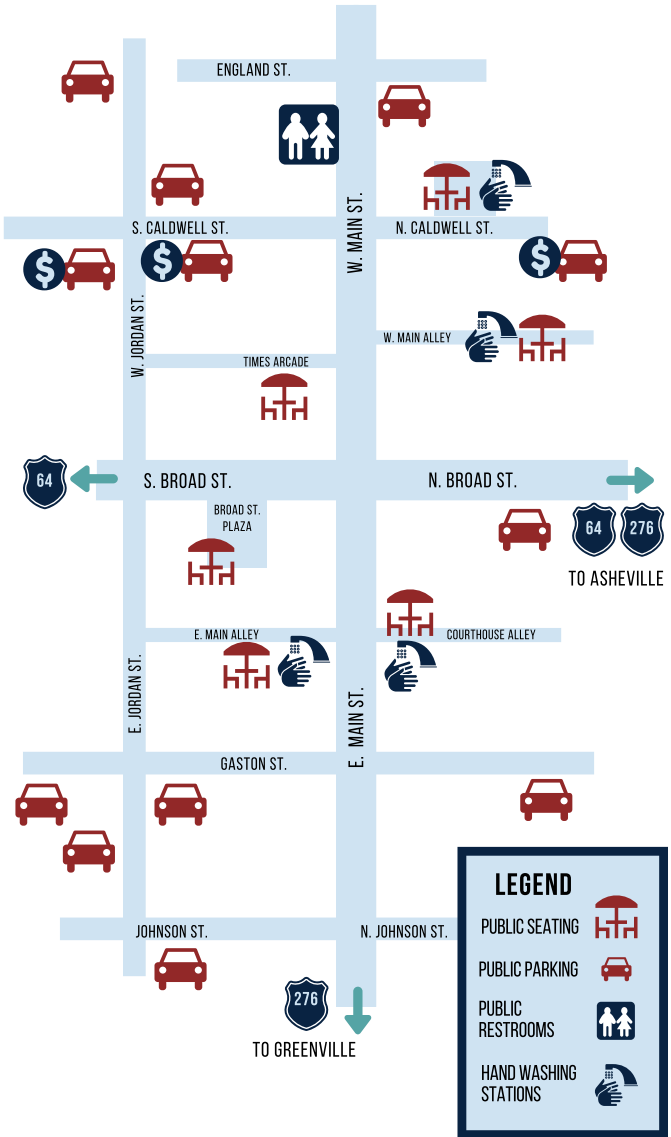

# DOWNTOWN BREVARD PUBLIC SPACES MAP

**\*PLEASE NOTE THIS MAP IS ACCURATE AS OF 7/1/20.  
ADDITIONAL SEATING AND HANDWASHING STATIONS ARE PLANNED.**

# WELCOME TO DOWNTOWN BREVARD

---

Cleaning up after yourself if you use public seating.

**Maintaining social distancing standards** by maintaining 6 feet or a 2 arm's-length distance between you and others.

---

**THANK YOU FOR HELPING THE LOCAL BUSINESSES  
YOU LOVE BE HERE TOMORROW**