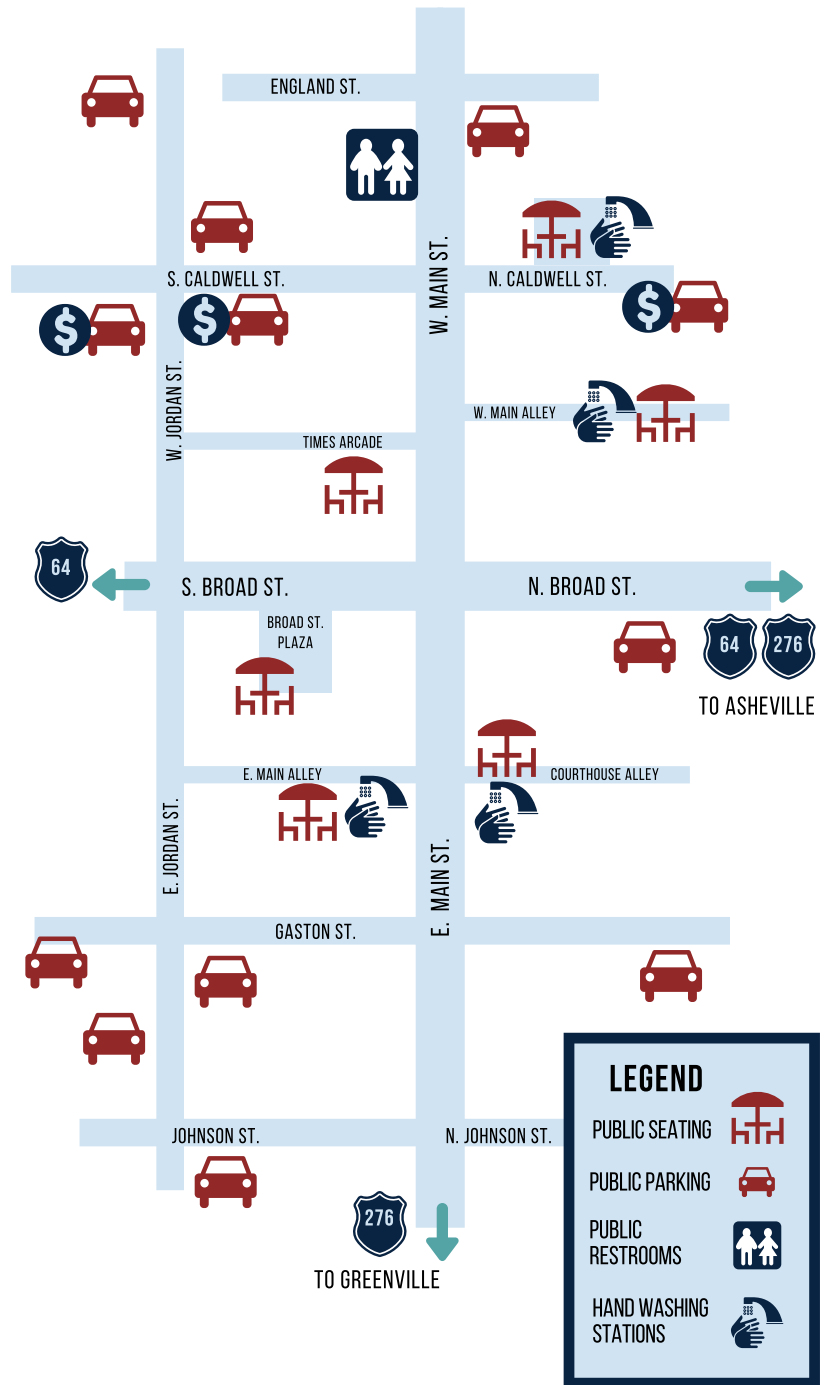

DOWNTOWN BREVARD PUBLIC SPACES MAP

We are...

 **Washing our hands** and using hand sanitizer often.

 **Cleaning and sanitizing** the store regularly.

Ensuring sick employees **stay home**.

 **Limiting store occupancy** to maintain social distancing.

Cleaning up after yourself if you use public seating.

 **Maintaining social distancing standards** by maintaining 6 feet or a 2 arm's-length distance between you and others.

***PLEASE NOTE THIS MAP IS ACCURATE AS OF 7/1/20. ADDITIONAL SEATING AND HANDWASHING STATIONS ARE PLANNED.**