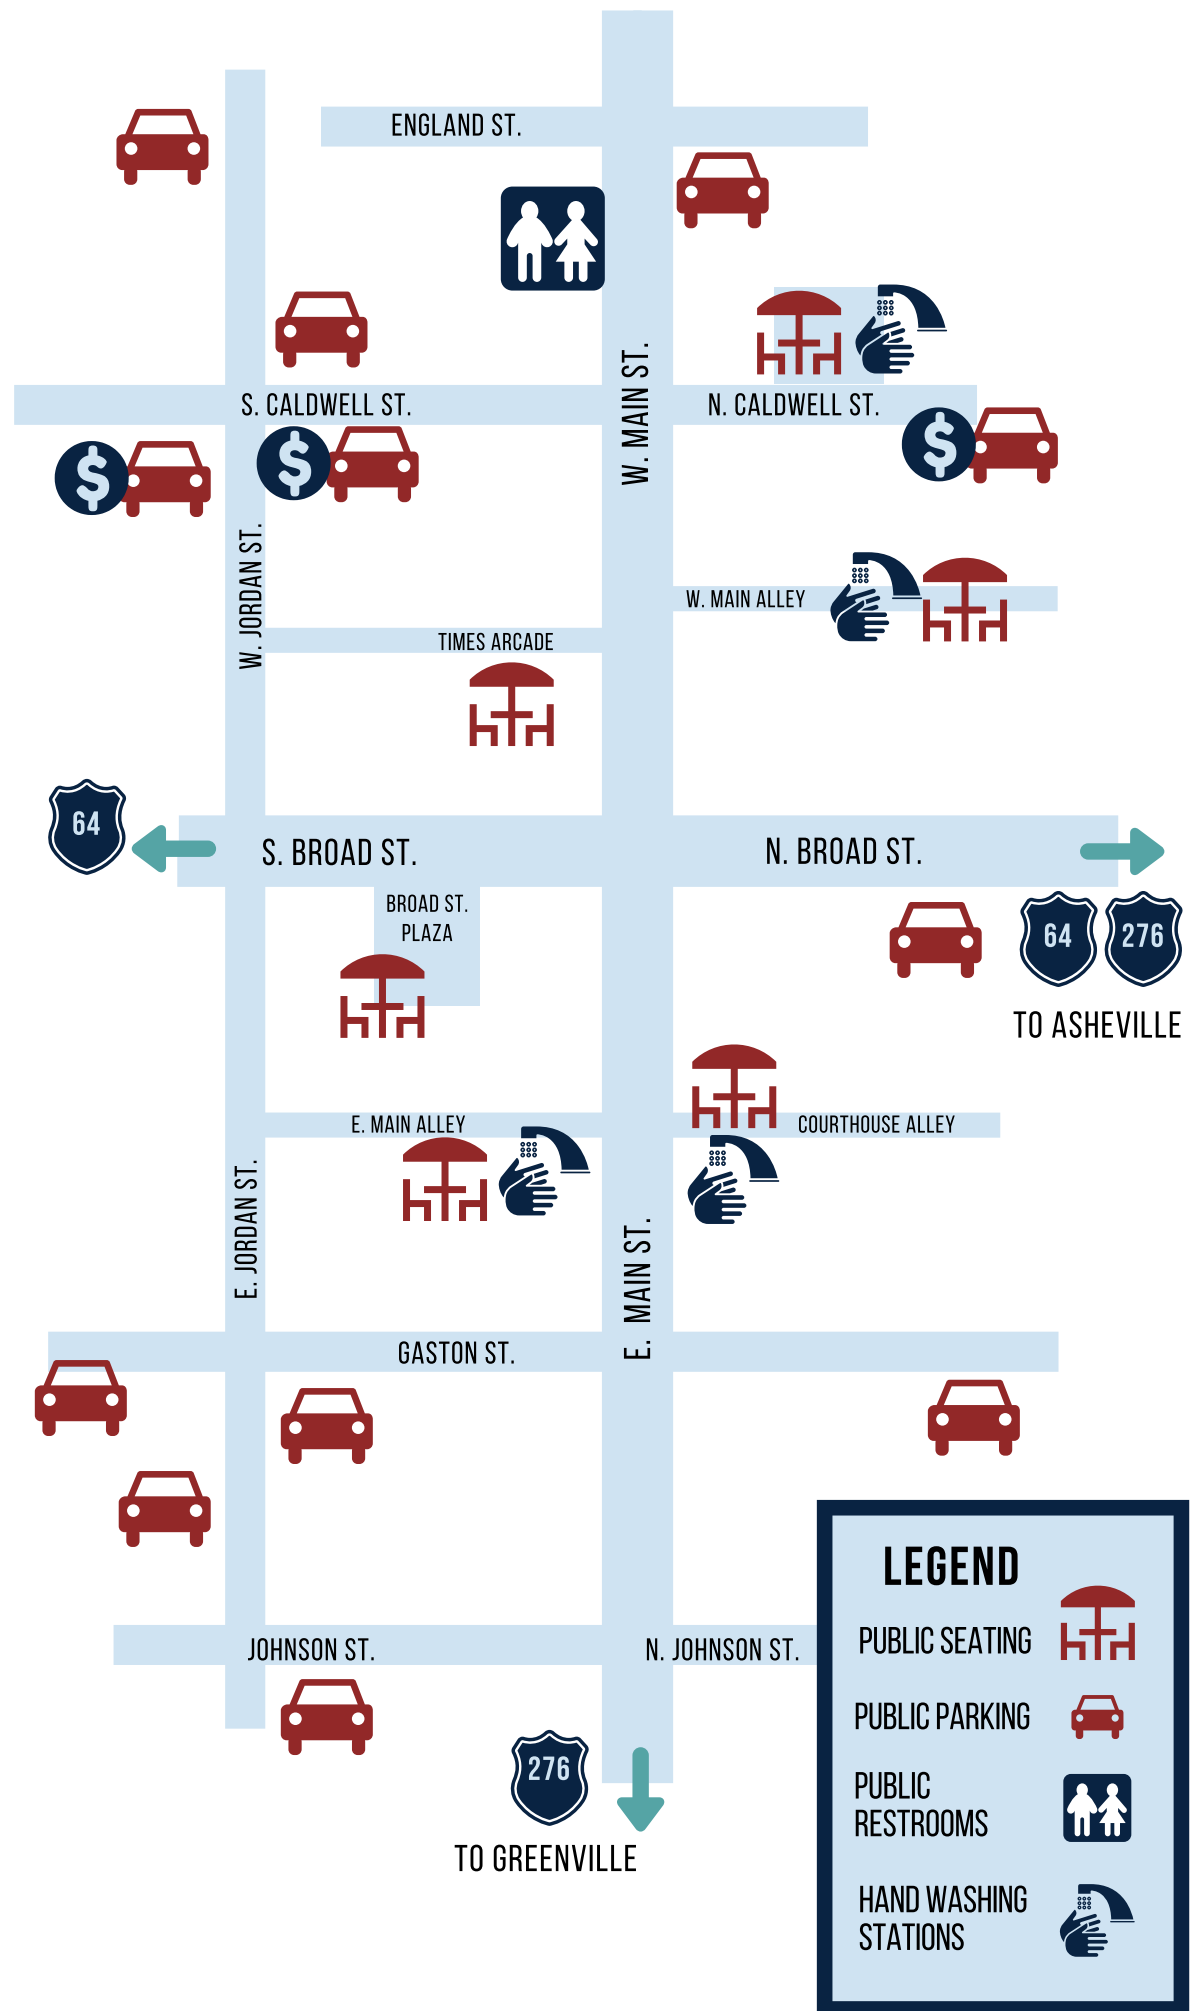

DOWNTOWN BREVARD PUBLIC SPACES MAP

We are...

Washing our hands and using hand sanitizer often.

Cleaning and sanitizing the store regularly.

Ensuring sick employees **stay home**.

Limiting store occupancy to maintain social distancing.

Cleaning up after yourself if you use public seating.

Maintaining social distancing standards by maintaining 6 feet or a 2 arm's-length distance between you and others.

***PLEASE NOTE THIS MAP IS ACCURATE AS OF 7/1/20. ADDITIONAL SEATING AND HANDWASHING STATIONS ARE PLANNED.**